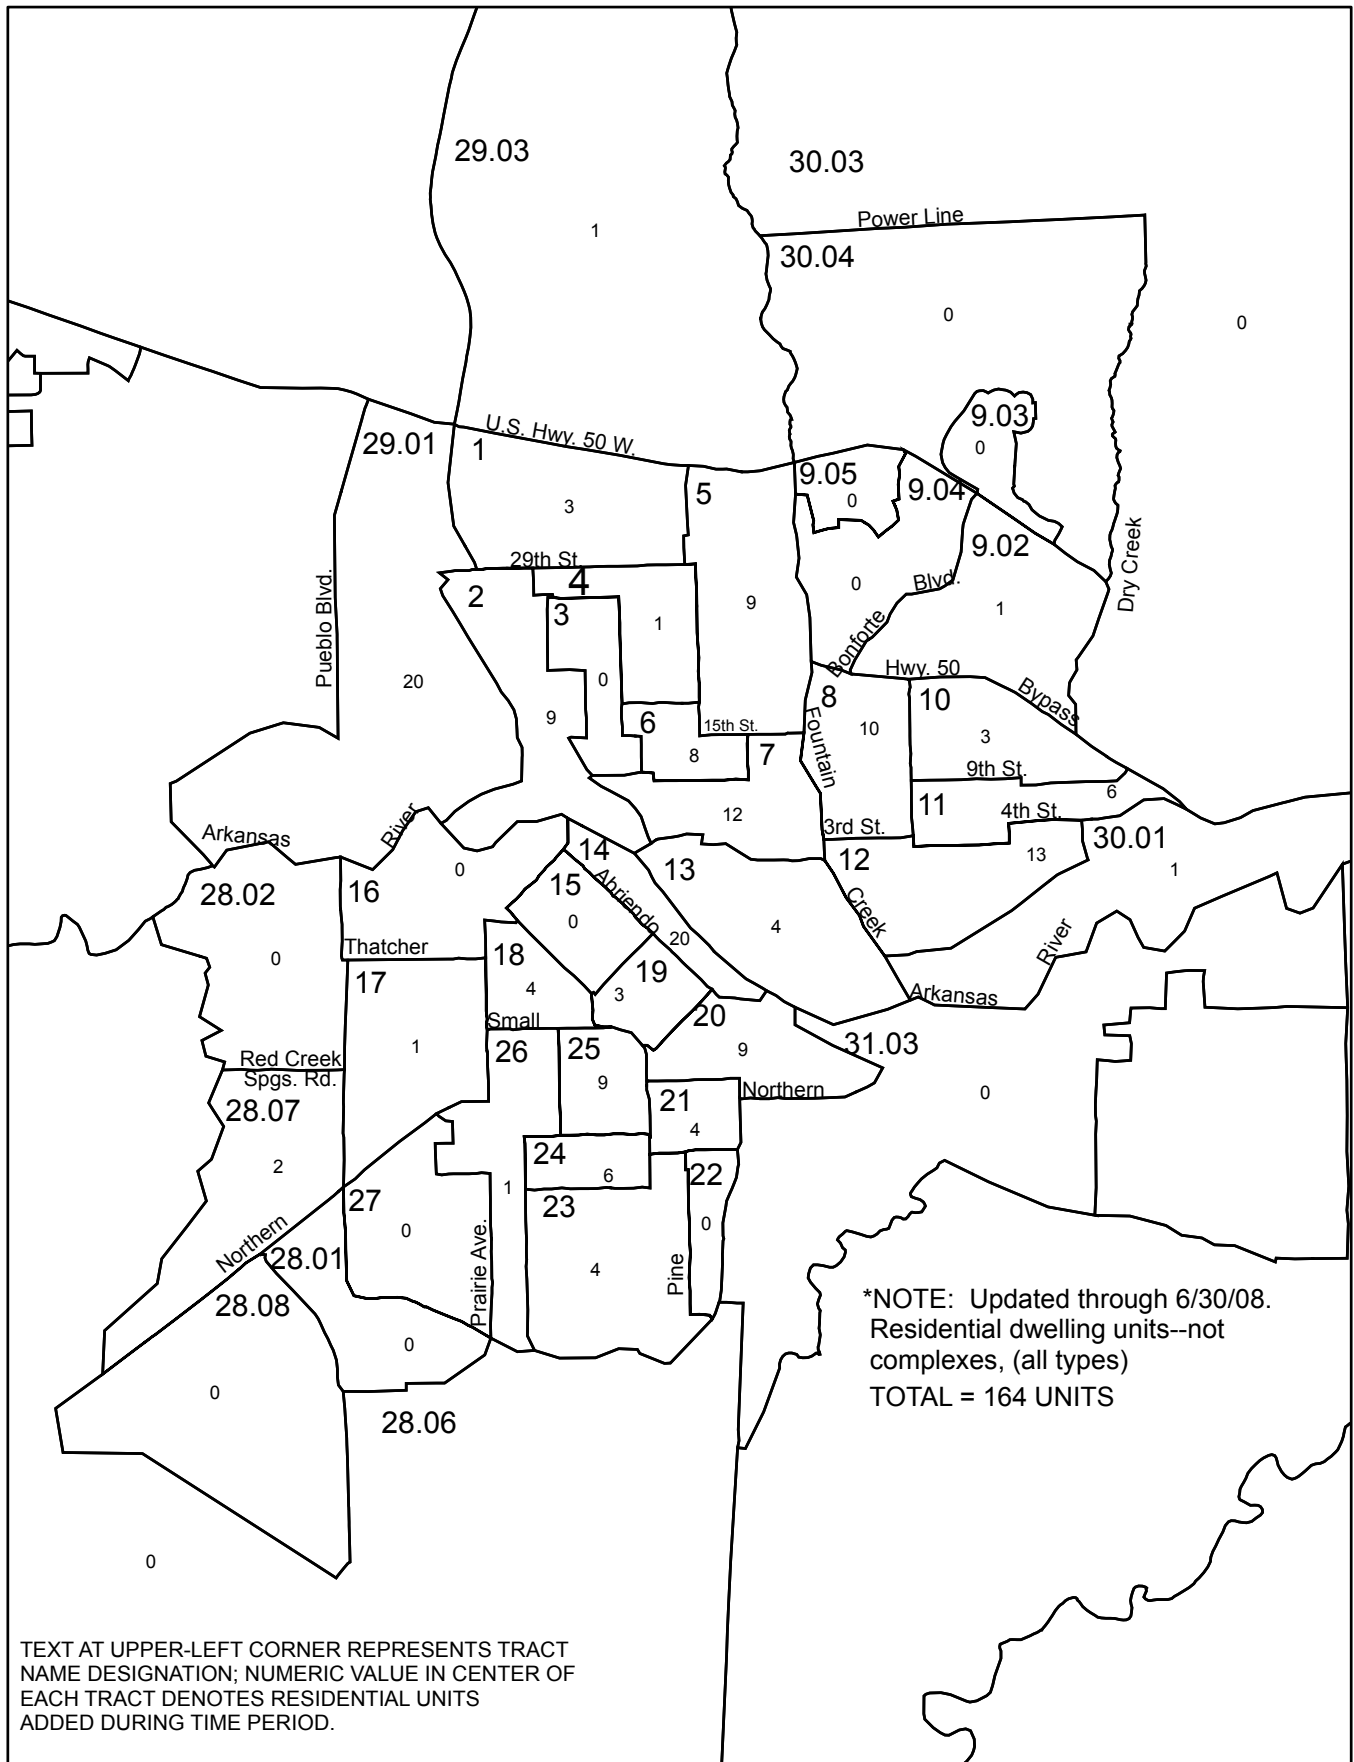

# RESIDENTIAL UNIT DEMOLITIONS BY CENSUS TRACTS, CITY OF PUEBLO, CO., JANUARY 1, 2000 - PRESENT\*

TEXT AT UPPER-LEFT CORNER REPRESENTS TRACT NAME DESIGNATION; NUMERIC VALUE IN CENTER OF EACH TRACT DENOTES RESIDENTIAL UNITS ADDED DURING TIME PERIOD.